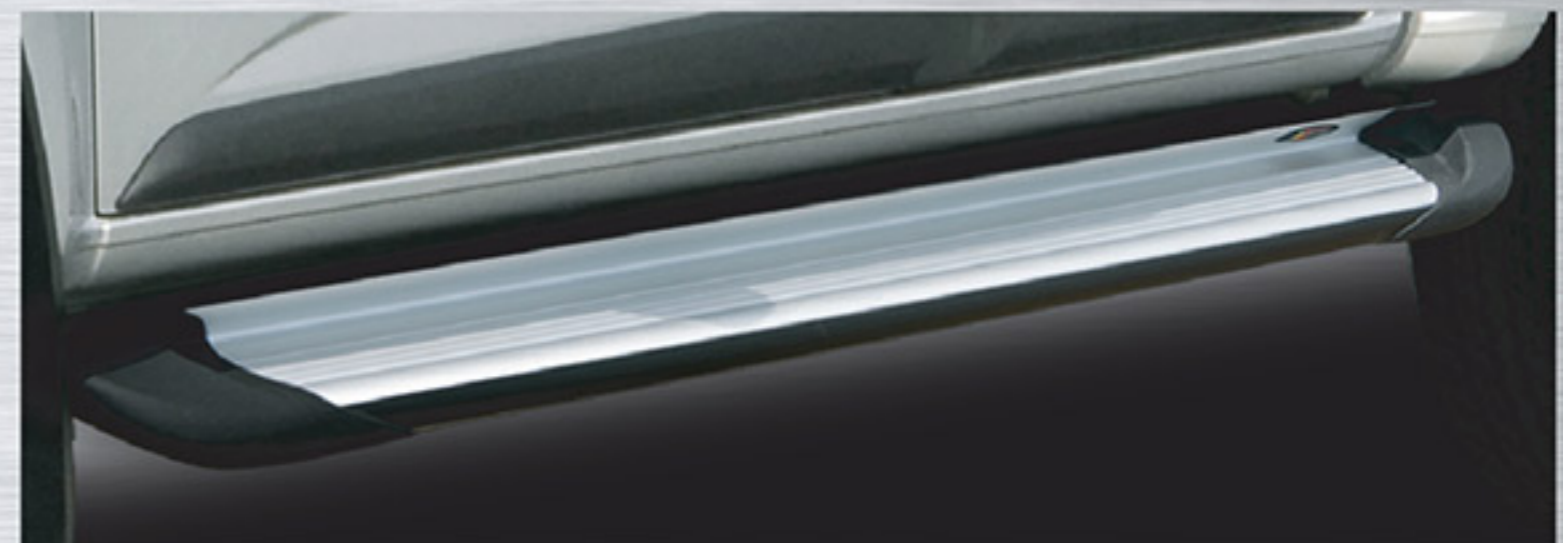

## SIDE STEP

**CB-551** — Set Aluminium side step available  
in 68", 73", 78" and 85" length.

**CB-554** Set Aluminium side step  
available in 68", 78" and 83" length.

\* 1" = 2.54cm / 3" = 7.62cm / 68" = 172.72cm  
78" = 198.12cm / 83" = 210.82cm / 85" = 215.9 cm.