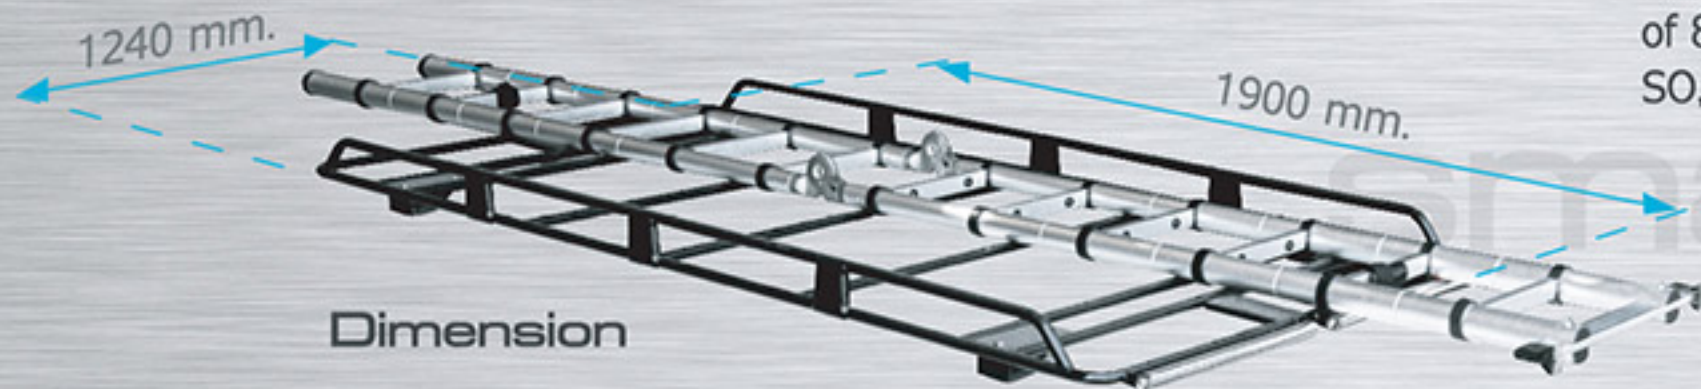

CB-763 TRADESMAN ROOF RACK

An ideal tradesman roof rack for loading any bulky items with maximum capacity of 80-100 kilograms. Available to fit on any CARRYBOY canopies including S560, S0, S7, WM, and CSV for double cab, extended cab and single cab.