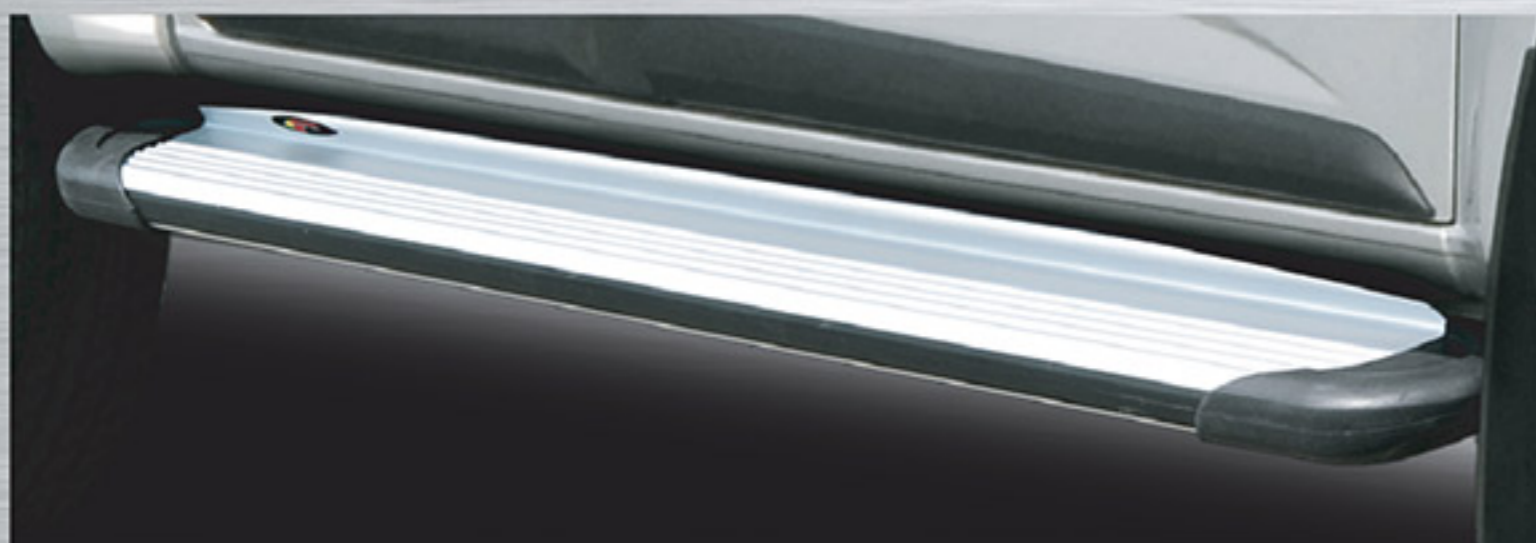

SIDE STEP

CB-551 — Set Aluminium side step available
in 68", 73", 78" and 85" length.