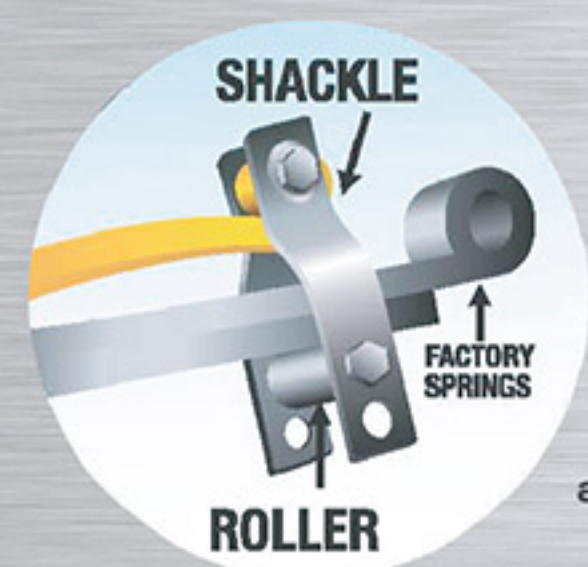

CB-920 Ute Liner

by CARRYBOY AUSTRALIA PTY., LTD.

Heavy load you need Super Springs  
The best anti-sway suspension and load stabilisers on the market today.

Suitable for ute, Vans, 4WD Wagon and most leaf-sprung vehicles.