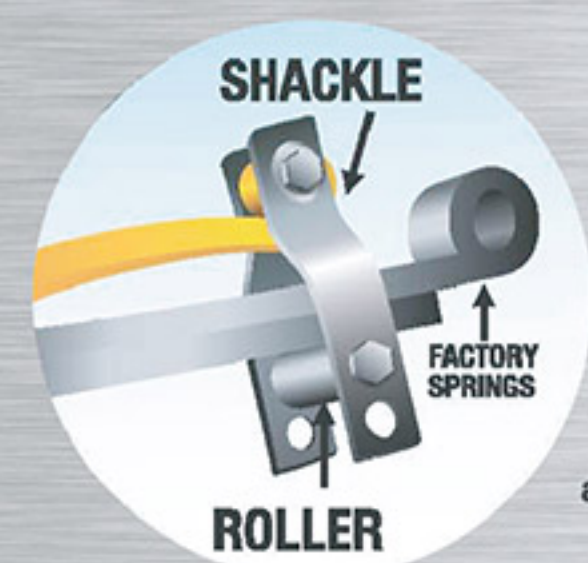

Heavy load you need Super Springs  
The best anti-sway suspension and load stabilisers on the market today.

Suitable for ute, Vans, 4WD Wagon and most leaf-sprung vehicles.

**100,000**  
VEHICLES FITTED WORLD WIDE