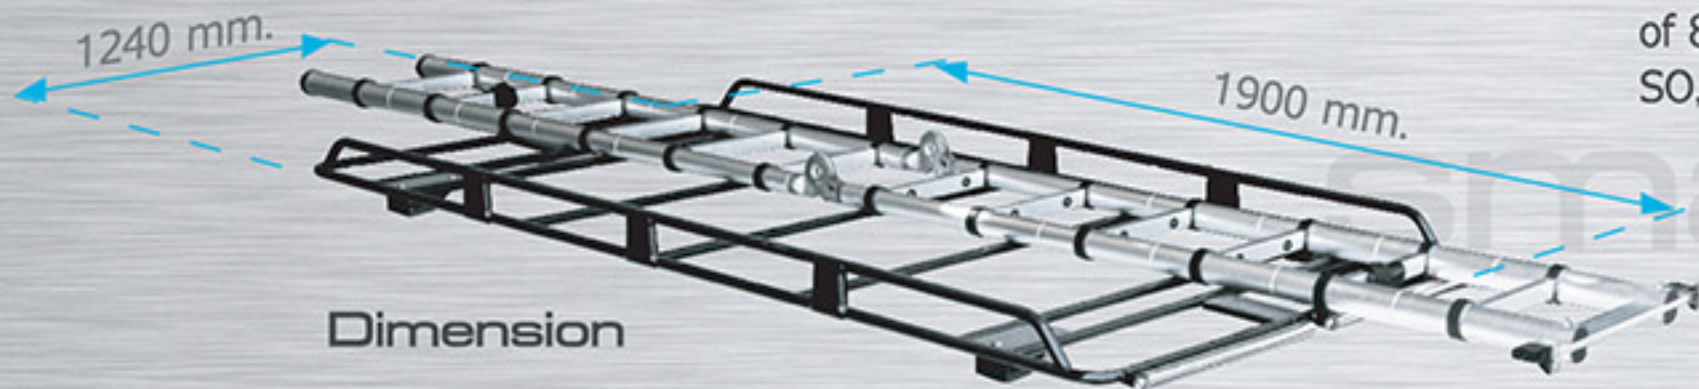

CB-763 TRADESMAN ROOF RACK

An ideal tradesman roof rack for loading any bulky items with maximum capacity of 80-100 kilograms. Available to fit on any CARRYBOY canopies including S560, S0, S7, WM, and CSV for double cab, extended cab and single cab.

Dimension