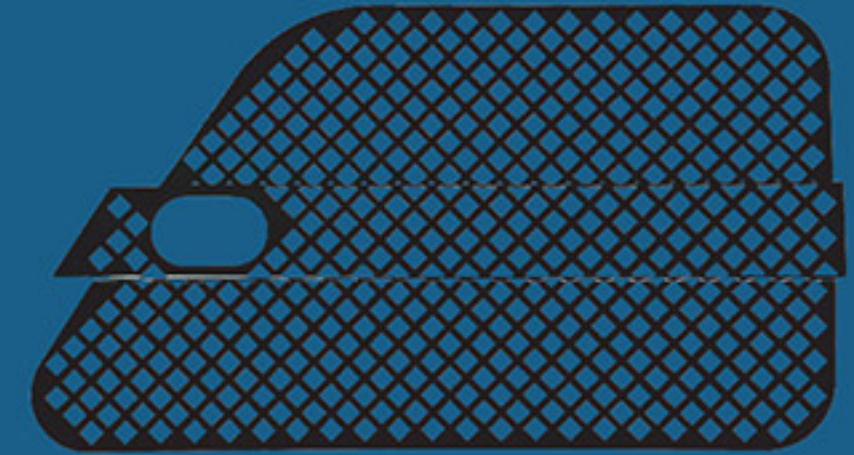

Side Window Mesh Screen