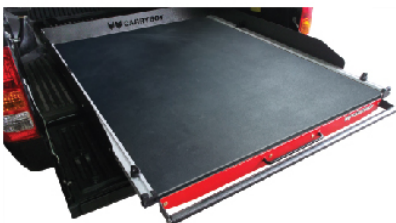

CB-106 Bonnet Gas Strut Kit

Side Window Meshscreen

CB-802 Central Locking System

CB-116 Car Floor Mat

CB-778 Slide Floor (Universal)

CB-788 Slide Floor (Full Bed)

CB-800 Storage Drawer & Cargo Slide

“SEEN THE REST NOW GET THE BEST”