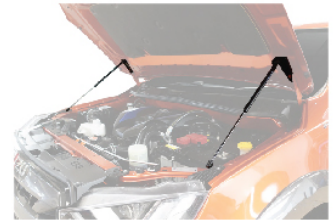

CB-106 Bonnet Gas Strut Kit