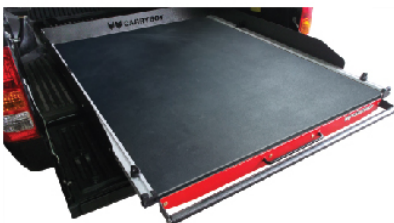

CB-778 Slide Floor (Universal)